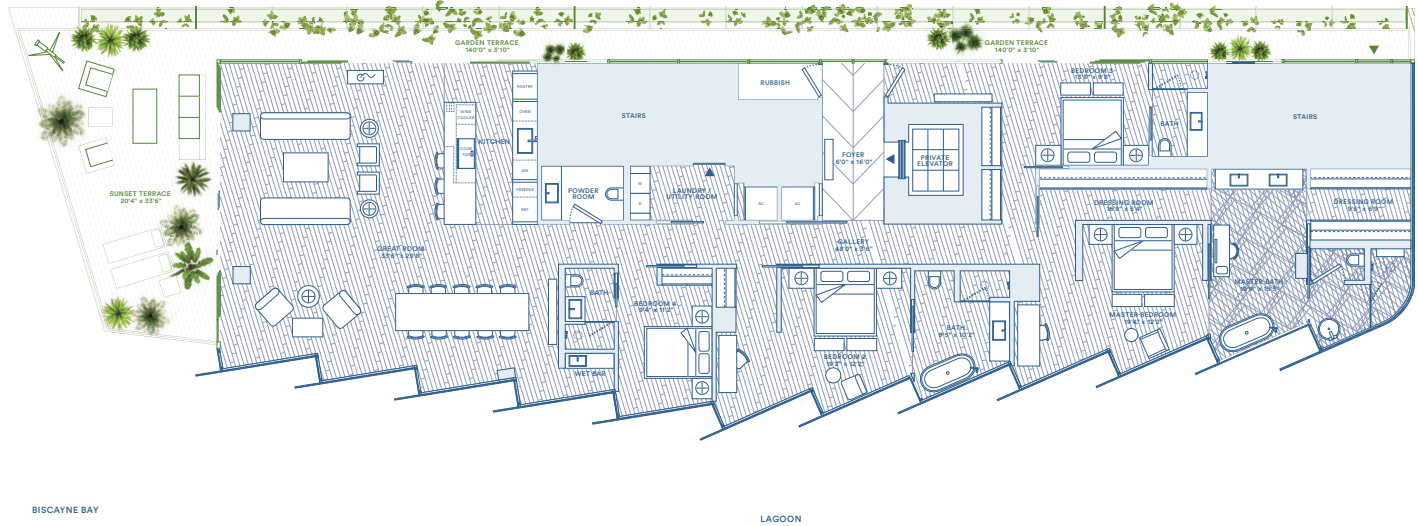

**MONAD
TERRACE**
SOUTH BEACH BAY
BY ATELIERS JEAN NOUVEL

4A

4 BEDROOMS / 4.5 BATHS

BISCAYNE BAY

LAGOON

MIAMI BEACH